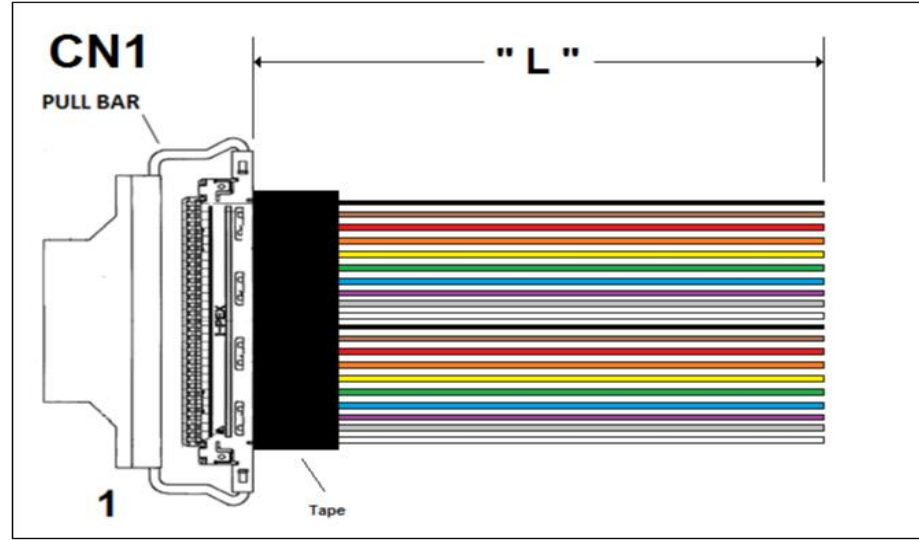

COLOR	CN1	COLOR	CN1
Black	1	Black	21
Brown	2	Brown	22
Red	3	Red	23
Orange	4	Orange	24
Yellow	5	Yellow	25
Green	6	Green	26
Blue	7	Blue	27
Violet	8	Violet	28
Grey	9	Grey	29
White	10	White	30
Black	11	Black	31
Brown	12	Brown	32
Red	13	Red	33
Orange	14	Orange	34
Yellow	15	Yellow	35
Green	16	Green	36
Blue	17	Blue	37
Violet	18	Violet	38
Grey	19	Grey	39
White	20	White	40

CN1 = IPEX 20453-040T-01 WITH PULL BAR

WIRE = HITACHI UL10064 TEFLON CABLE OF 32#

LENGTH " L " = 24.00" +/- 0.50" (610mm +/- 10mm)

TAPE APPLIED FOR STRAIN RELIEF

ELECTRICALLY TESTED FOR SHORTS AND OPENS

DWG BY: VB	DATE: 4/12/13	DRAWINGS ARE NOT TO SCALE. ALL DIMENSIONS ARE IN INCHES UNLESS OTHERWISE SPECIFIED. ALL TOLERANCES ARE +/- 0.50" UNLESS OTHERWISE SPECIFIED
CHK BY:	DATE:	
APPR: -	DATE: -	

**SGC1056-PUL-24**