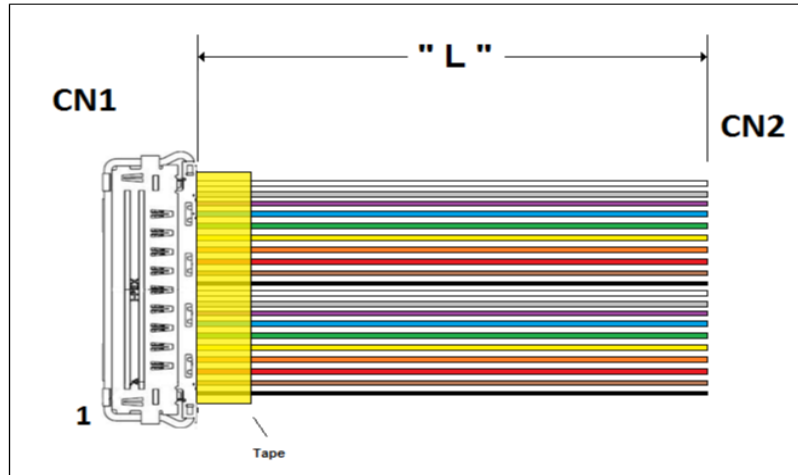

COLOR	CN1	CN2
Black	1	Flying Lead
Brown	2	Flying Lead
Red	3	Flying Lead
Orange	4	Flying Lead
Yellow	5	Flying Lead
Green	6	Flying Lead
Blue	7	Flying Lead
Violet	8	Flying Lead
Grey	9	Flying Lead
White	10	Flying Lead
Black	11	Flying Lead
Brown	12	Flying Lead
Red	13	Flying Lead
Orange	14	Flying Lead
Yellow	15	Flying Lead
Green	16	Flying Lead
Blue	17	Flying Lead
Violet	18	Flying Lead
Grey	19	Flying Lead
White	20	Flying Lead
Black	21	Flying Lead
Brown	22	Flying Lead
Red	23	Flying Lead
Orange	24	Flying Lead
Yellow	25	Flying Lead
Green	26	Flying Lead
Blue	27	Flying Lead
Violet	28	Flying Lead
Grey	29	Flying Lead
White	30	Flying Lead
Black	31	Flying Lead
Brown	32	Flying Lead
Red	33	Flying Lead
Orange	34	Flying Lead
Yellow	35	Flying Lead
Green	36	Flying Lead
Blue	37	Flying Lead
Violet	38	Flying Lead
Grey	39	Flying Lead
White	40	Flying Lead

CN1 = IPEX 20846-040T

CN2 = FLYING LEADS

Wire = HITACHI UL10064 TEFLON CABLE OF 32#

LENGTH " L " = 24.00" +/- 0.50" (610mm +/- 10mm)

APPLY TAPE AS SHOWN

DWG BY: PT	DATE: 6/23/22	DRAWINGS ARE NOT TO SCALE. ALL DIMENSIONS ARE IN INCHES UNLESS OTHERWISE SPECIFIED. ALL TOLERANCES ARE +/- 0.50" UNLESS OTHERWISE SPECIFIED
CHK BY:	DATE:	
APPR: -	DATE: -	