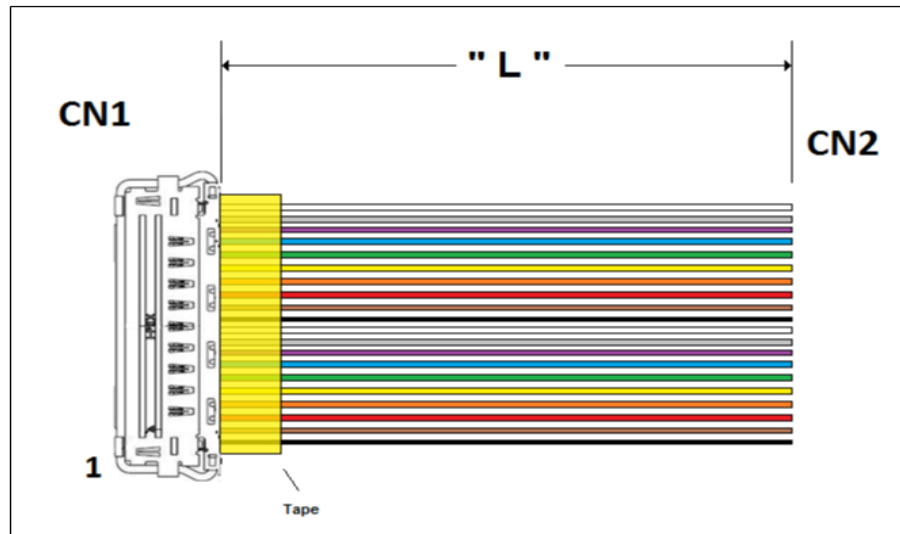

COLOR	CN1	CN2
Black	1	Flying Lead
Brown	2	Flying Lead
Red	3	Flying Lead
Orange	4	Flying Lead
Yellow	5	Flying Lead
Green	6	Flying Lead
Blue	7	Flying Lead
Violet	8	Flying Lead
Grey	9	Flying Lead
White	10	Flying Lead
Black	11	Flying Lead
Brown	12	Flying Lead
Red	13	Flying Lead
Orange	14	Flying Lead
Yellow	15	Flying Lead
Green	16	Flying Lead
Blue	17	Flying Lead
Violet	18	Flying Lead
Grey	19	Flying Lead
White	20	Flying Lead
Black	21	Flying Lead
Brown	22	Flying Lead
Red	23	Flying Lead
Orange	24	Flying Lead
Yellow	25	Flying Lead
Green	26	Flying Lead
Blue	27	Flying Lead
Violet	28	Flying Lead
Grey	29	Flying Lead
White	30	Flying Lead

CN1 = IPEX 20846-030T

CN2 = FLYING LEADS

Wire = HITACHI UL10064 TEFLON CABLE OF 32#

LENGTH " L " = 24.00" +/- 0.50" (610mm +/- 10mm)

APPLY TAPE AS SHOWN

DWG BY: PT	DATE: 6/23/22	DRAWINGS ARE NOT TO SCALE. ALL DIMENSIONS ARE IN INCHES UNLESS OTHERWISE SPECIFIED. ALL TOLERANCES ARE +/- 0.50" UNLESS OTHERWISE SPECIFIED
CHK BY:	DATE:	
APPR: -	DATE: -	