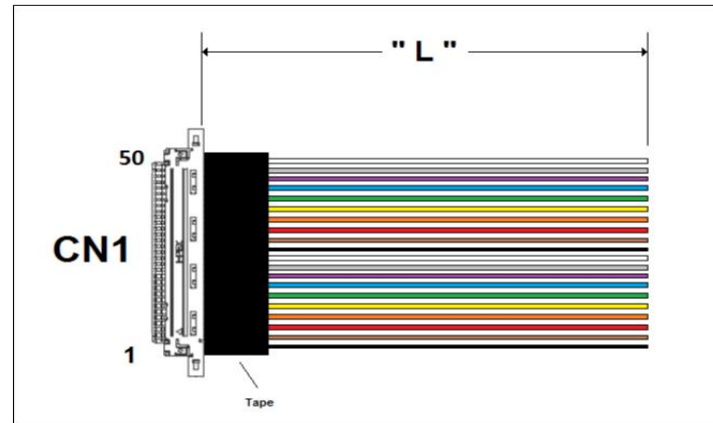

COLOR	CN1	COLOR	CN1
Black	1	Green	26
Brown	2	Blue	27
Red	3	Violet	28
Orange	4	Grey	29
Yellow	5	White	30
Green	6	Black	31
Blue	7	Brown	32
Violet	8	Red	33
Grey	9	Orange	34
White	10	Yellow	35
Black	11	Green	36
Brown	12	Blue	37
Red	13	Violet	38
Orange	14	Grey	39
Yellow	15	White	40
Green	16	Black	41
Blue	17	Brown	42
Violet	18	Red	43
Grey	19	Orange	44
White	20	Yellow	45
Black	21	Green	46
Brown	22	Blue	47
Red	23	Violet	48
Orange	24	Grey	49
Yellow	25	White	50

CN1 = IPEX 20453-050T-01

WIRE = HITACHI UL10064 TEFLON CABLE OF 32#

LENGTH " L " = 24.00" +/- 0.50" (610mm +/- 10mm)

TAPE APPLIED FOR STRAIN RELIEF

ELECTRICALLY TESTED FOR SHORTS AND OPENS

DWG BY: VB	DATE: 7/18/14	DRAWINGS ARE NOT TO SCALE. ALL DIMENSIONS ARE IN INCHES UNLESS OTHERWISE SPECIFIED. ALL TOLERANCES ARE +/- 0.50" UNLESS OTHERWISE SPECIFIED
CHK BY:	DATE:	
APPR: -	DATE: -	