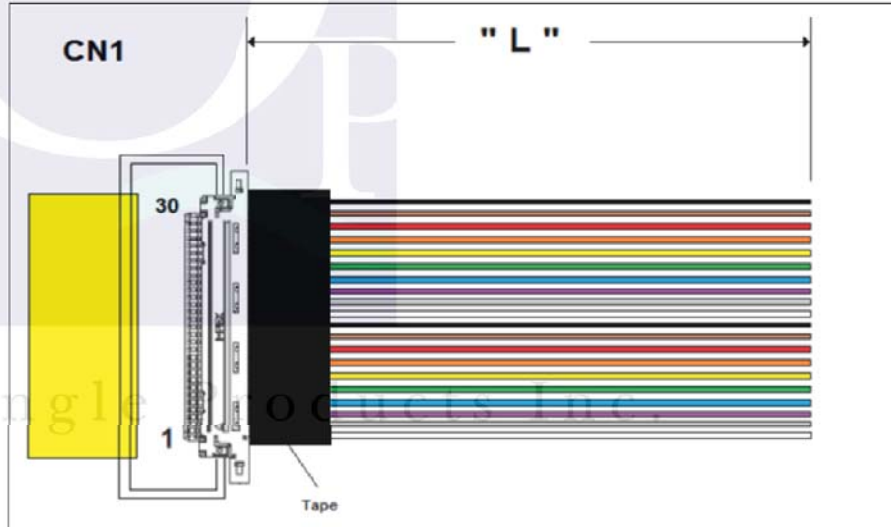

<u>COLOR</u>	<u>CN1</u>
Black	1
Brown	2
Red	3
Orange	4
Yellow	5
Green	6
Blue	7
Violet	8
Grey	9
White	10
Black	11
Brown	12
Red	13
Orange	14
Yellow	15
Green	16
Blue	17
Violet	18
Grey	19
White	20
Black	21
Brown	22
Red	23
Orange	24
Yellow	25
Green	26
Blue	27
Violet	28
Grey	29
White	30

CN1 = IPEX 20453-030T-01 WITH PULL BAR (USE 1/2 OF SGC1092)

Wire = HITACHI UL10064 TEFLON CABLE OF 32#

LENGTH " L " = 24.00" +/- 0.50" (610mm +/- 10mm)

APPLY TAPE AS SHOWN

DWG BY: PT	DATE: 8/4/15
CHK BY:	DATE:
APPR: -	DATE: -

DRAWINGS ARE NOT TO SCALE. ALL DIMENSIONS ARE IN INCHES UNLESS OTHERWISE SPECIFIED. ALL TOLERANCES ARE +/- 0.50" UNLESS OTHERWISE SPECIFIED

Quadrangle Products Inc.

Quadrangle Products Inc.  
28 Harrison Ave Bldg 16, Suite D,  
Englishtown, NJ 07726