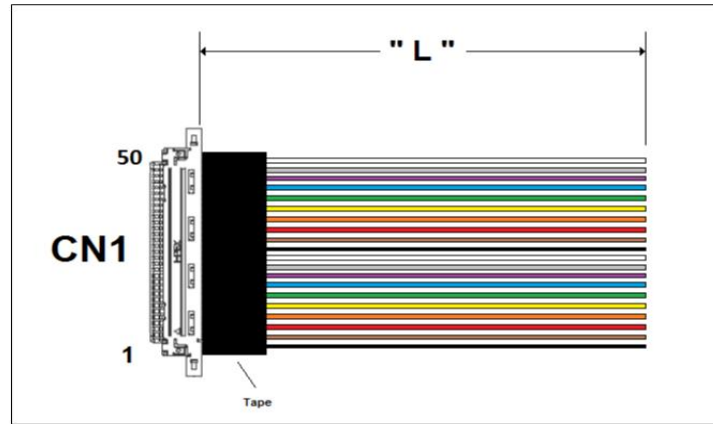

COLOR	CN1	COLOR	CN1
Black	1	Green	26
Brown	2	Blue	27
Red	3	Violet	28
Orange	4	Grey	29
Yellow	5	White	30
Green	6	Black	31
Blue	7	Brown	32
Violet	8	Red	33
Grey	9	Orange	34
White	10	Yellow	35
Black	11	Green	36
Brown	12	Blue	37
Red	13	Violet	38
Orange	14	Grey	39
Yellow	15	White	40
Green	16	Black	41
Blue	17	Brown	42
Violet	18	Red	43
Grey	19	Orange	44
White	20	Yellow	45
Black	21	Green	46
Brown	22	Blue	47
Red	23	Violet	48
Orange	24	Grey	49
Yellow	25	White	50

CN1 = IPEX 20453-050T-01

WIRE = HITACHI UL10064 TEFLON CABLE OF 32#

LENGTH " L " = 24.00" +/- 0.50" (610mm +/- 10mm)

TAPE APPLIED FOR STRAIN RELIEF

ELECTRICALLY TESTED FOR SHORTS AND OPENS

DWG BY: VB	DATE: 7/18/14	DRAWINGS ARE NOT TO SCALE. ALL DIMENSIONS ARE IN INCHES UNLESS OTHERWISE SPECIFIED. ALL TOLERANCES ARE +/- 0.50" UNLESS OTHERWISE SPECIFIED
CHK BY:	DATE:	
APPR: -	DATE: -	