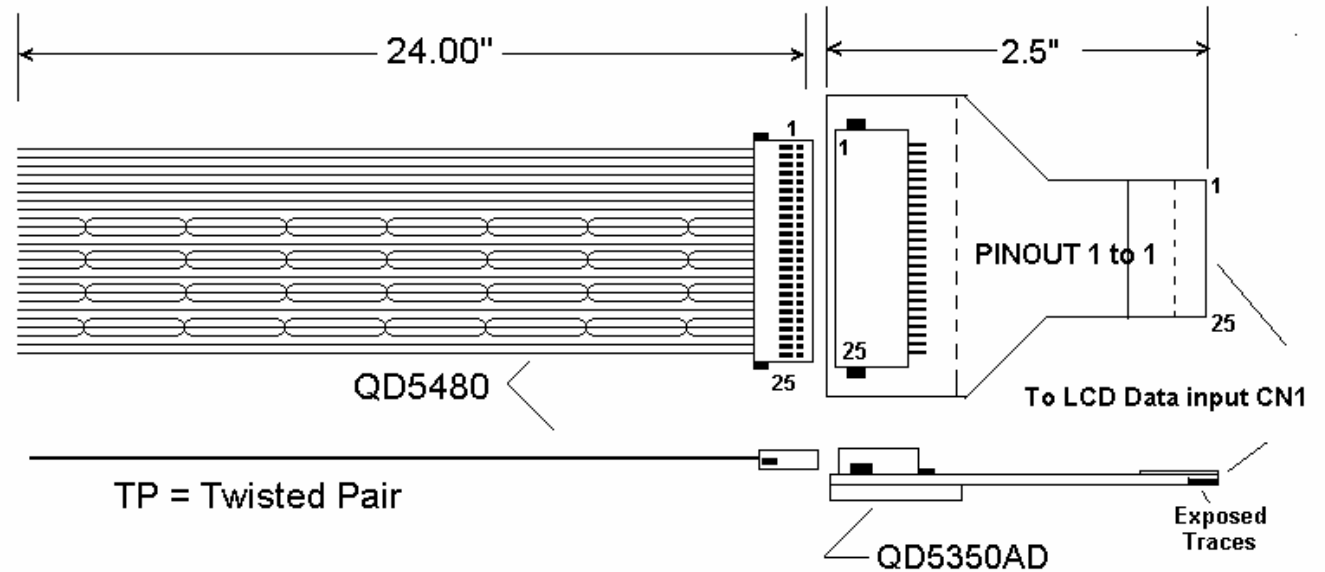

# CABLE & CONNECTOR KIT (TOS-112)

CN1		Color
1		Black
2		Brown
3		Red
4		Orange
5		Yellow
6		Green
7		Blue
8		Purple
9		<b>Gray</b>
10	TP	White
11	{	<b>Black</b>
12		Brown
13		<b>Red</b>
14		Orange
15	TP	<b>Yellow</b>
16	{	Green
17		<b>Blue</b>
18		Purple
19	TP	<b>Gray</b>
20	{	White
21		<b>Black</b>
22		Brown
23		<b>Red</b>
24		Orange
25	TP	Yellow

Cable is shipped fully terminated to QD5350AD Transition adapter. Schematic shows cable and adapter as individual parts.

Quadrangle Products, Inc.  
 Tele: 732-792-1234  
 Fax: 732-792-8305  
[www.quadrangleproducts.com](http://www.quadrangleproducts.com)