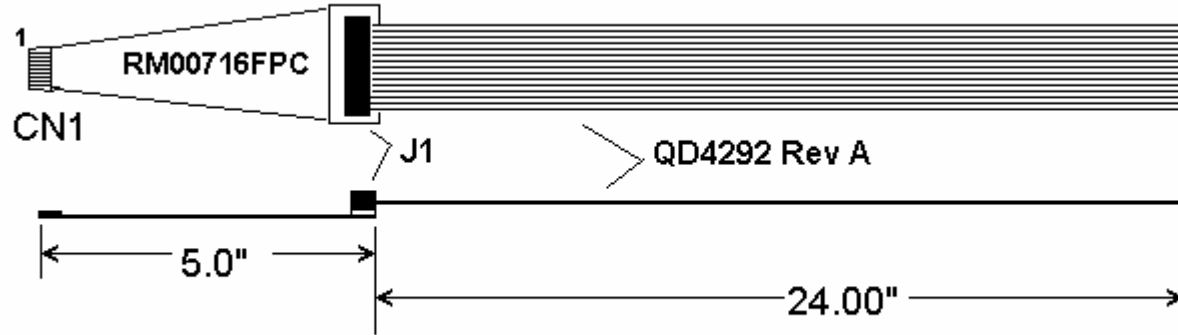

# CABLE & CONNECTOR KIT (TOS-109 Rev A Discrete Wire Version)

CN1	J1	Color
1	3	Red
1	4	Orange
2	NC	
3	3	Red
3	4	Orange
4	5	Yellow
5	7	Blue
6	8	Purple
7	9	Grey
8	10	White
9	11	Black
10	12	Brown
11	13	Red
12	14	Orange
13	15	Yellow
14	16	Green
15	17	Blue
16	18	Purple
17	19	Grey
18	20	White
19	21	Black
20	22	Brown
21	23	Red
22	24	Orange
23	25	Yellow
24	26	Green
25	27	Blue
26	30	White
27	31	Black